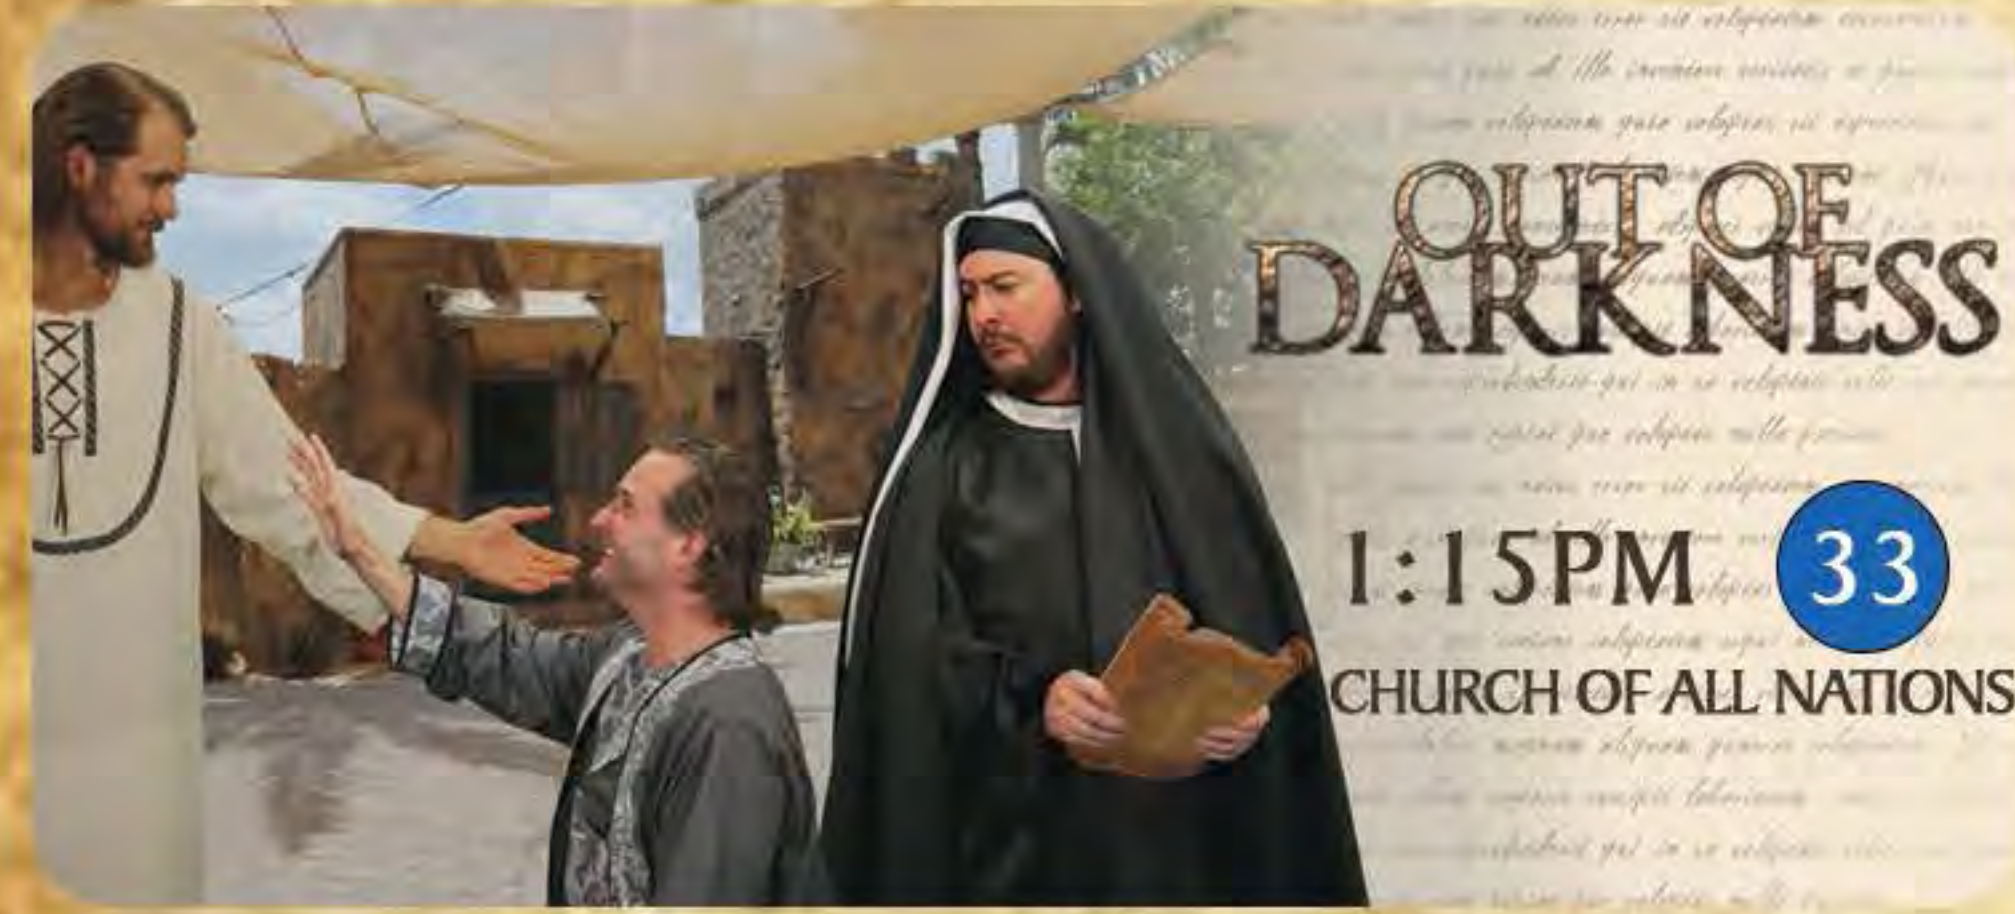

*PLEASE ARRIVE AHEAD OF SCHEDULED TIME FOR ALL SHOWS!

SUMMER SCHEDULE 6/20

ENJOYING YOUR VISIT? **BRING YOUR GROUP TO HLE**
SPECIAL GROUP RATES ARE AVAILABLE
TALK TO A GROUP SALES ASSOCIATE TODAY!
1.800.447.7235 OPTION 4