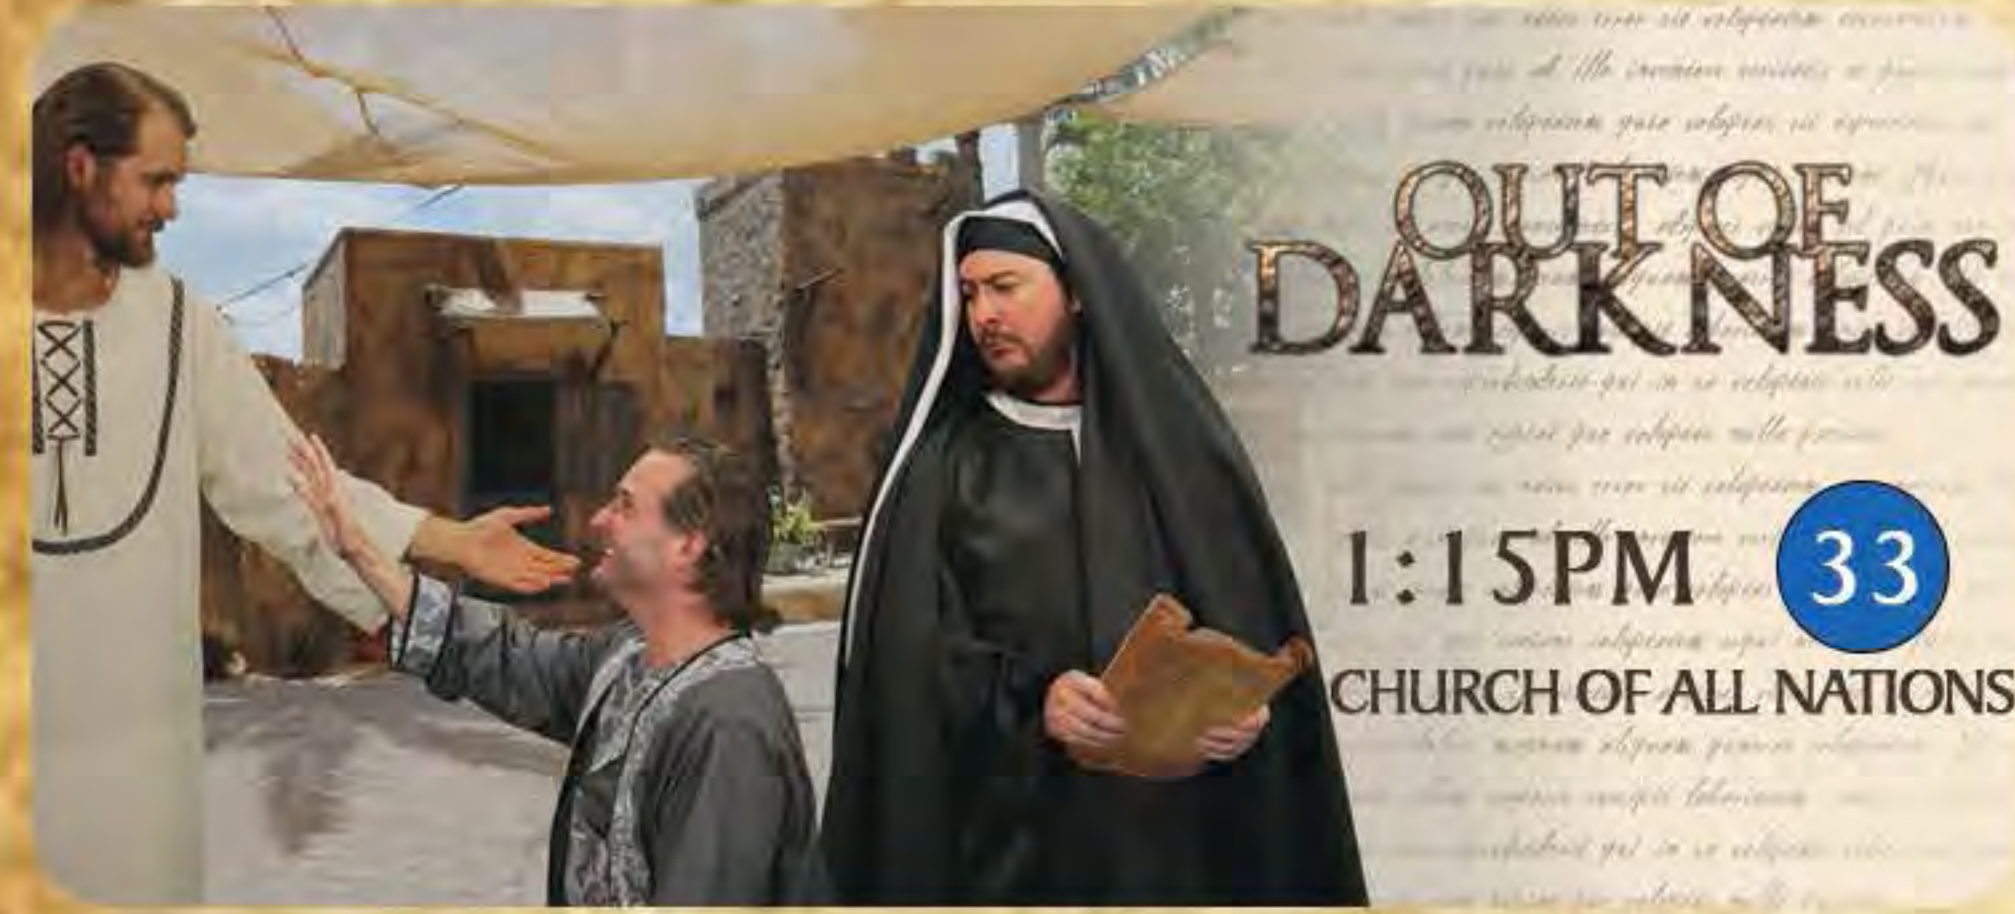

*PLEASE ARRIVE AHEAD OF SCHEDULED TIME FOR ALL SHOWS!

SUMMER SCHEDULE 8/16

ENJOYING YOUR VISIT? **BRING YOUR GROUP TO HLE**
SPECIAL GROUP RATES ARE AVAILABLE
TALK TO A GROUP SALES ASSOCIATE TODAY!
1.800.447.7235 OPTION 4